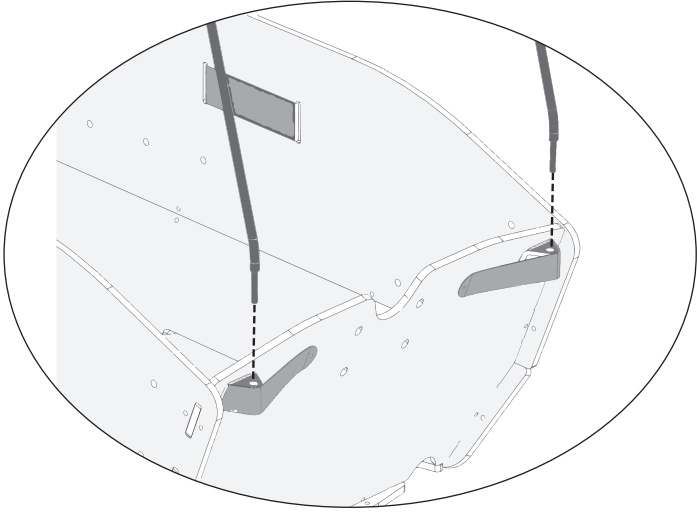

ECOBOX

Canopy

DOUZE
CYCLES

A 	x1	F 	x2
B 	x1	G  16mm	x4
C 	x4	H  16mm	x2
D 	x4	I 	x2
E 	x2		

	5mm 		6mm 
	4mm 		10mm 

1

2

x4

3

4

≈ 60 - 70 cm

< 60 cm