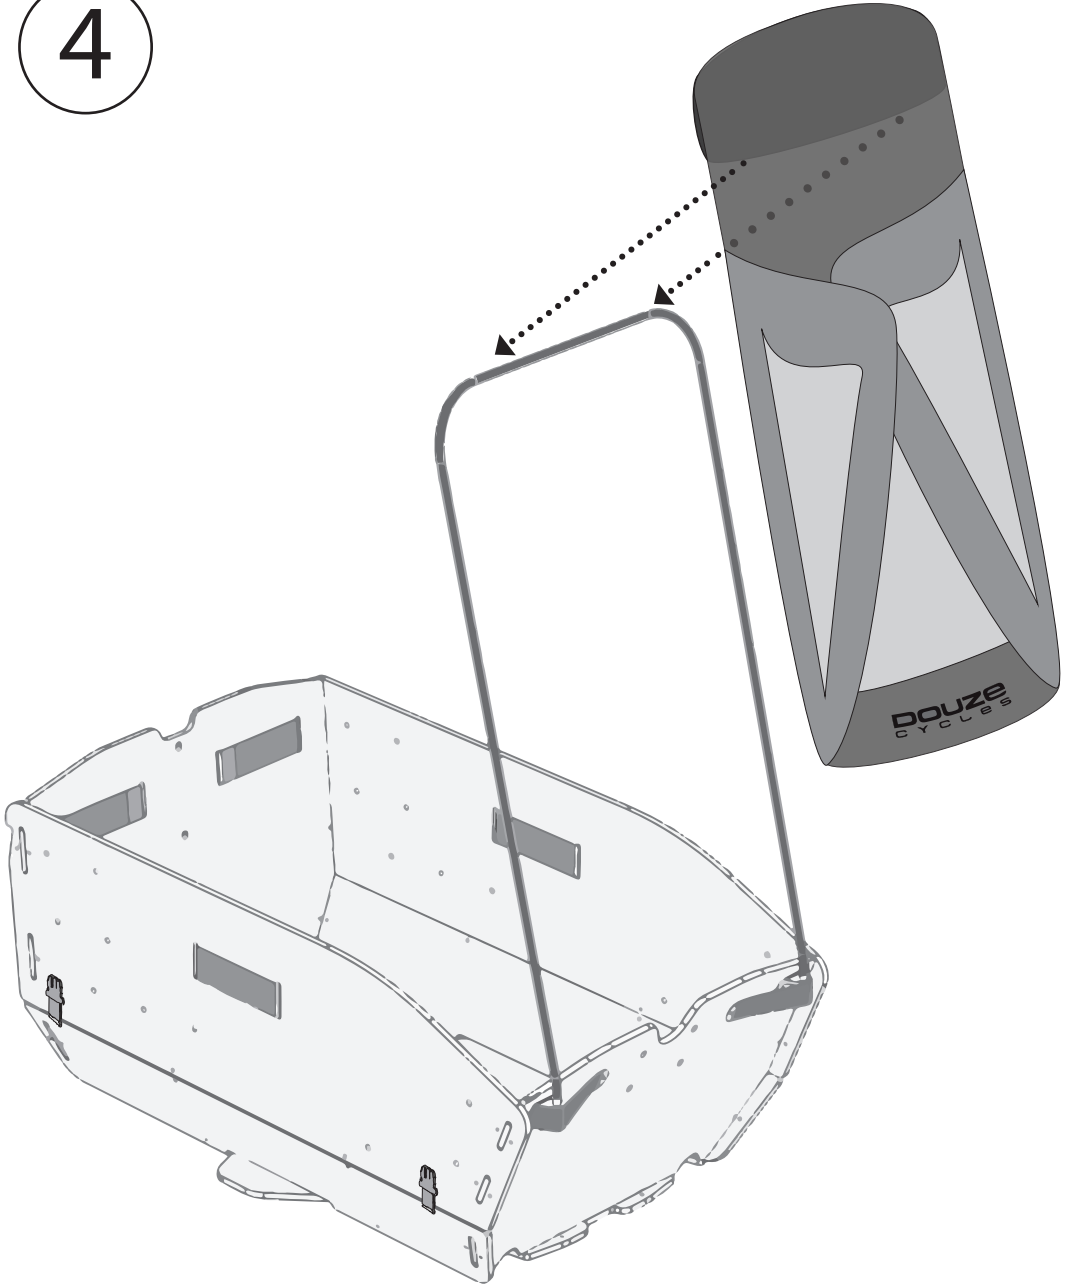

ECOBOX

Canopy

DOUZE
CYCLES

A 	x1	F 	x2
B 	x1	G  16mm	x4
C 	x4	H  16mm	x2
D 	x4	I 	x2
E 	x2		

	5mm 		6mm 
	4mm 		10mm 

1

2

x4

3

4

≈ 60 - 70 cm

< 60 cm