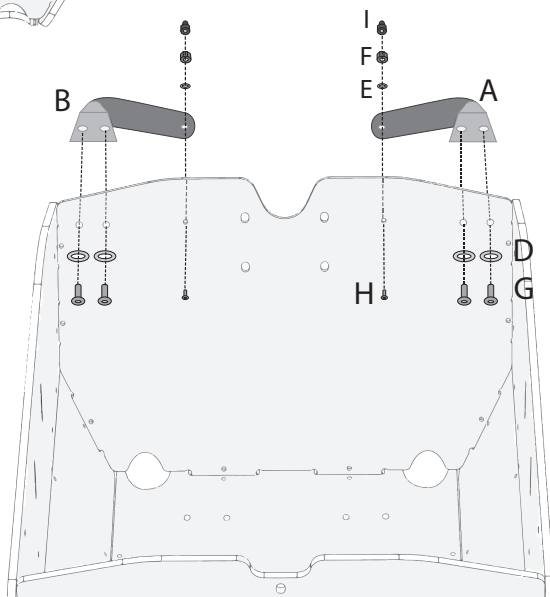

ECOBOX

Canopy

DOUZE
CYCLES

A 	x1	F 	x2
B 	x1	G  16mm	x4
C 	x4	H  16mm	x2
D 	x4	I 	x2
E 	x2		

	5mm 		6mm 
	4mm 		10mm 

1

2

x4

3

4

≈ 60 - 70 cm

< 60 cm